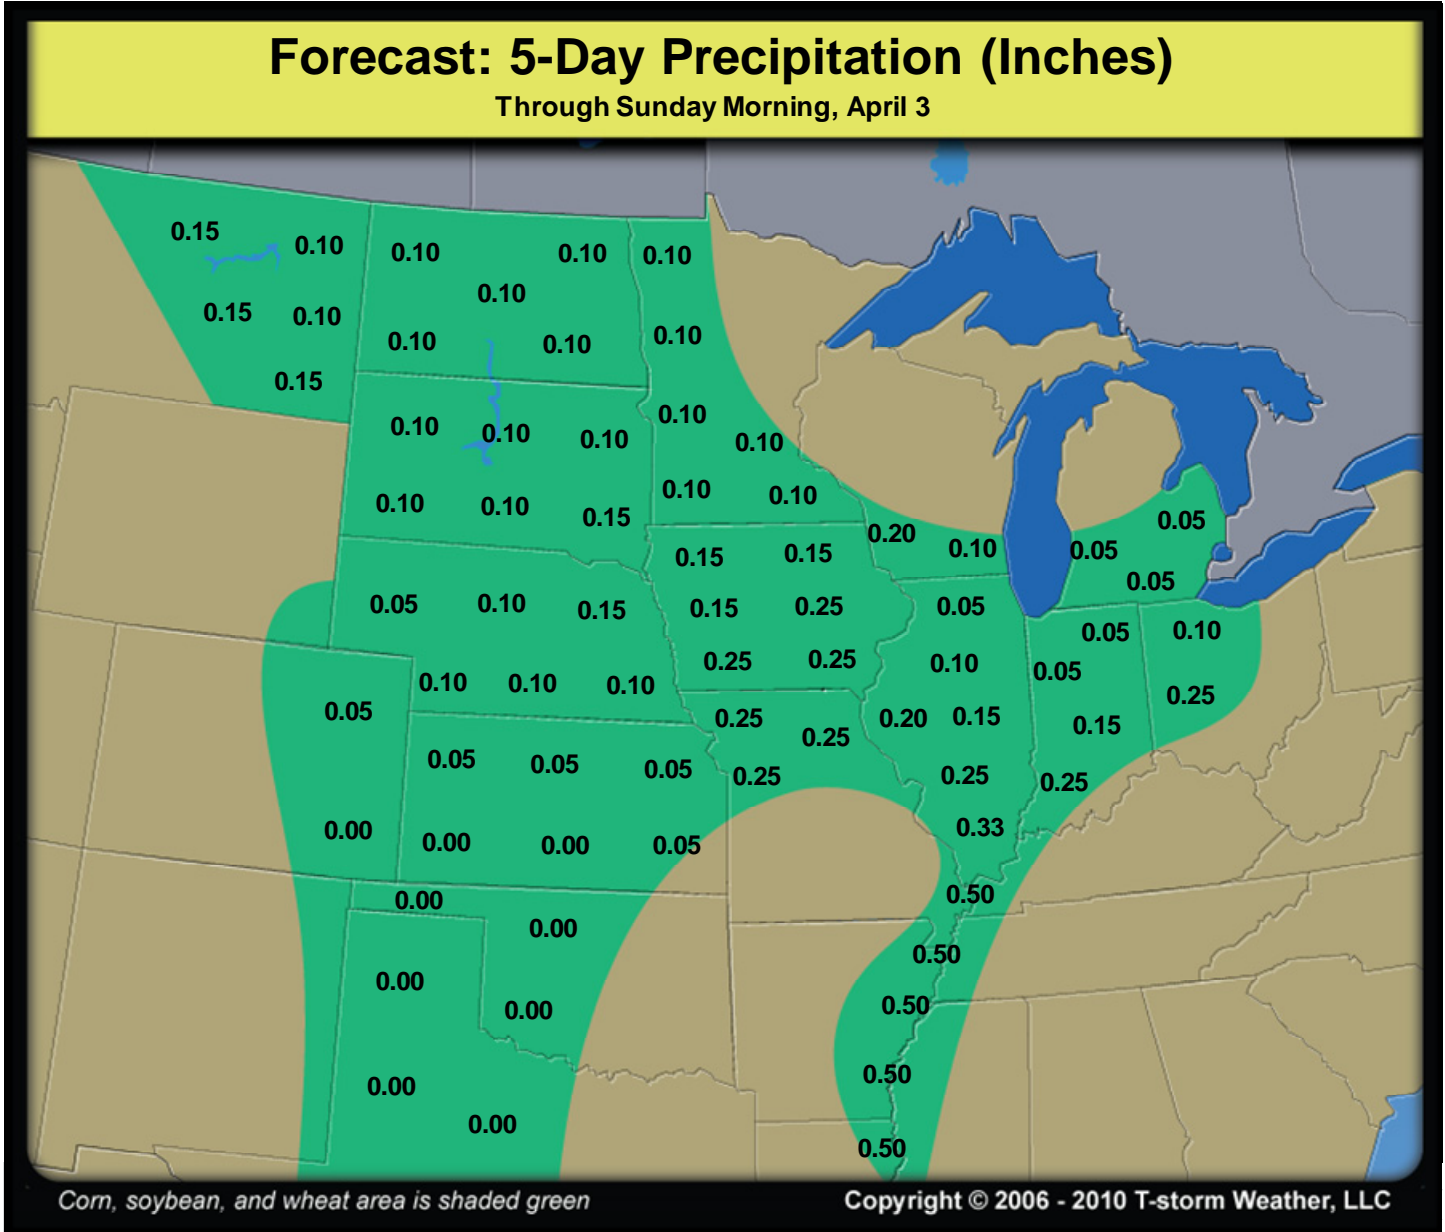

**United States and South America Weather Outlook**

[return to page 1](#)

**Discussion**

Driest hard red winter wheat receives no rain over the next five days.

Unit: Inches ("); 1.00" ~ 25 mm